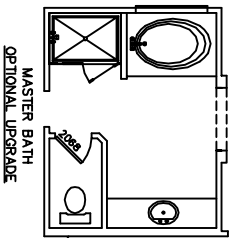

SUMMERTREE HOMIES

ANDALUCIA AT LA LOZ

HEATED AREA = 1864 sq. ft.

Plum