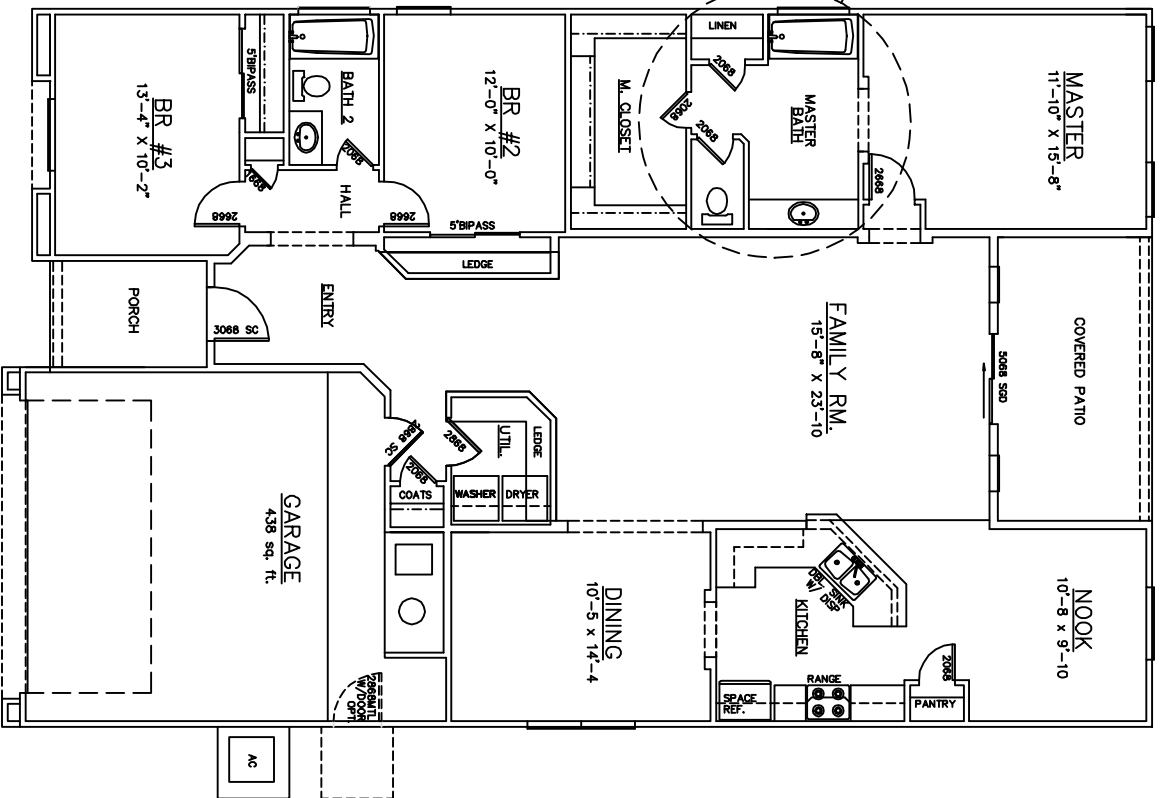

SUMMERTREE HOMIES

ANDALUCIA AT LA LOZ

HEATED AREA = 1864 sq. ft.

Plum