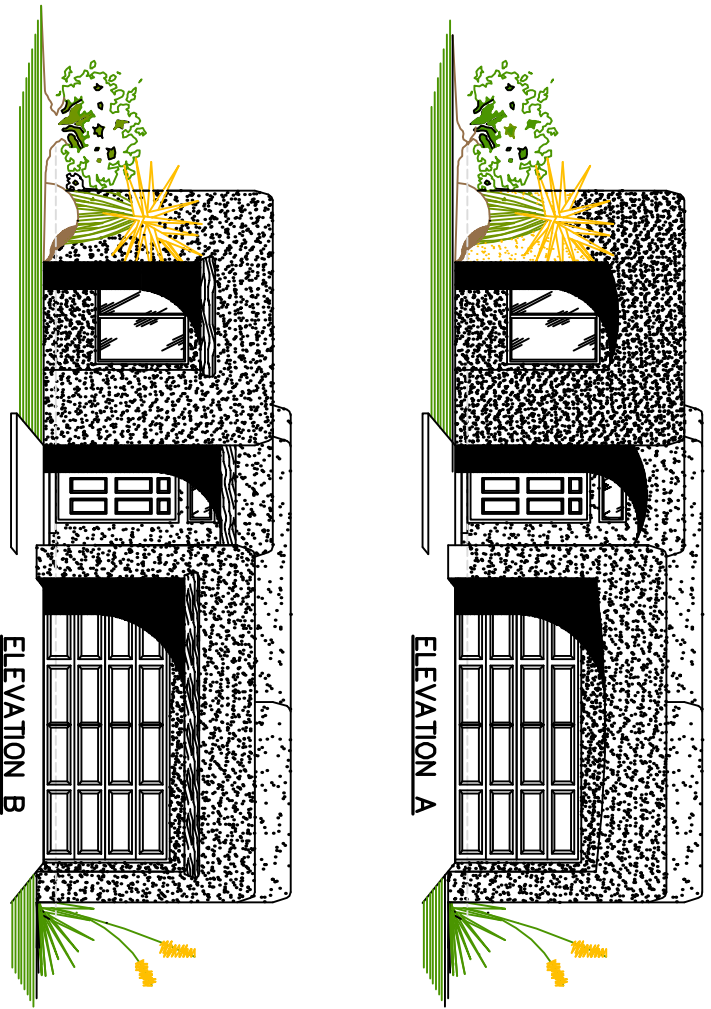

SUMMERTREE HOMIES

ANDALUCIA AT LA LOZ

HEATED AREA = 1864 sq. ft.

Plum